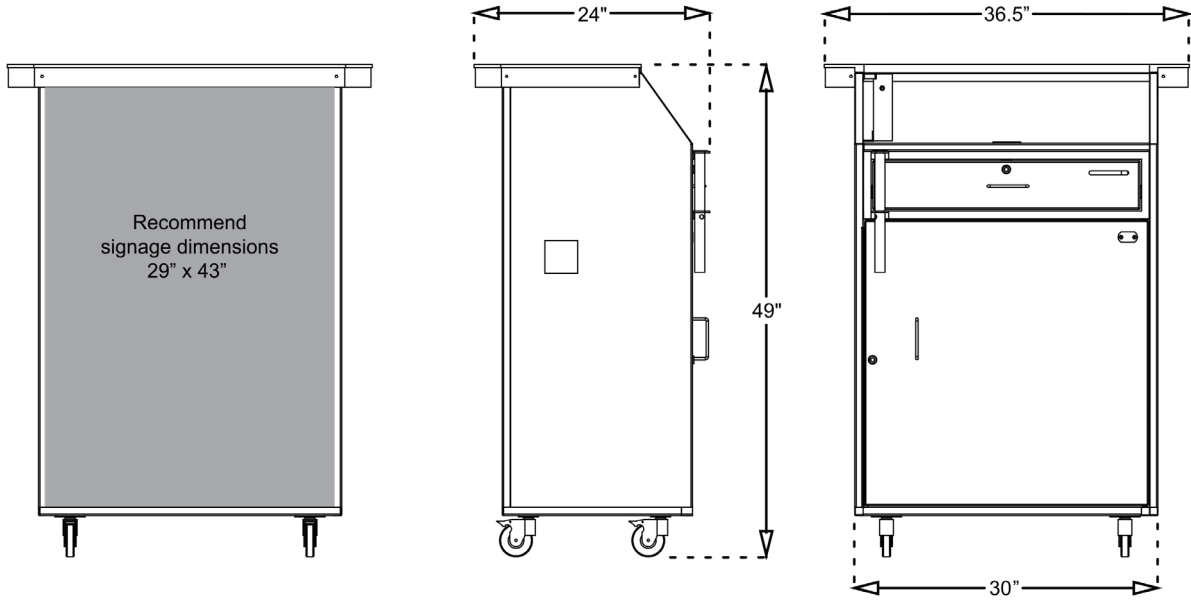

TOTAL COST BEFORE DELIVERY **$1,428** (basic options)