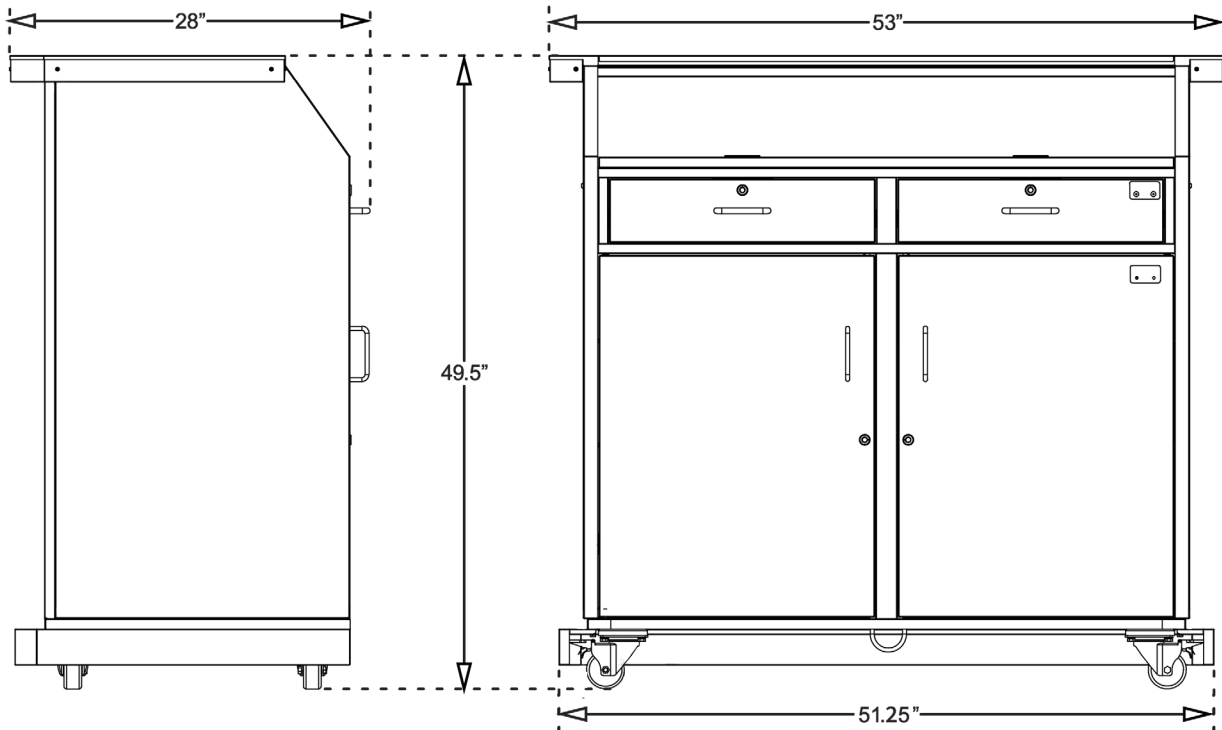

**TOTAL COST
BEFORE DELIVERY**

$3,332 (basic options)