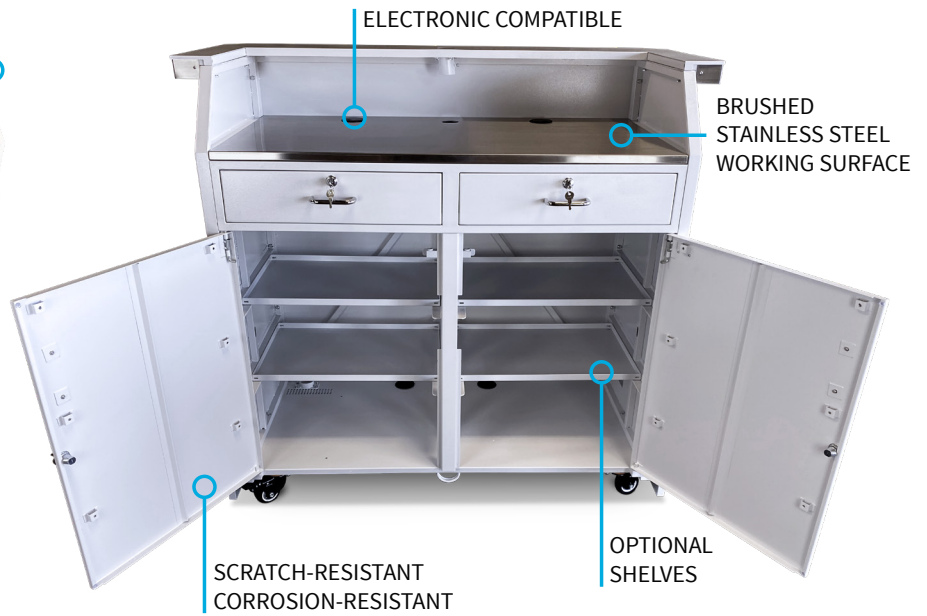

**TOTAL COST
BEFORE DELIVERY**

$3,332 (basic options)