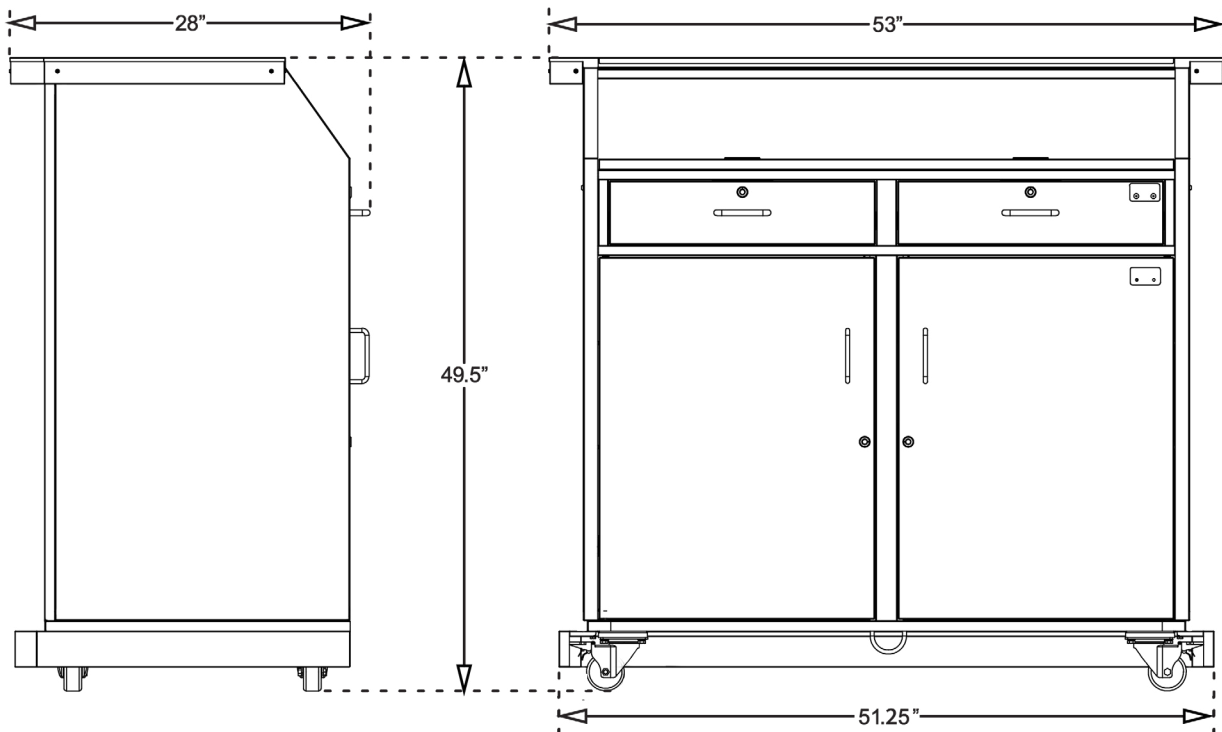

**TOTAL COST
BEFORE DELIVERY**

$3,332 (basic options)