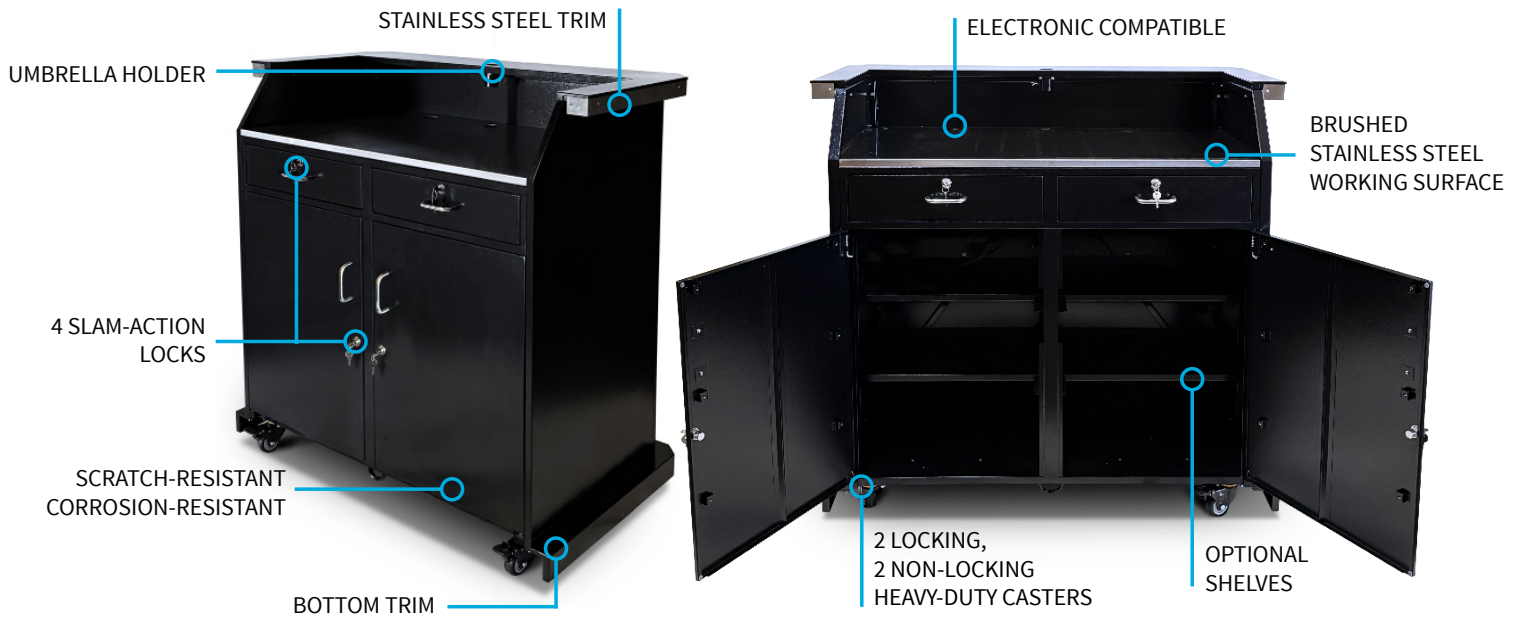

**TOTAL COST
BEFORE DELIVERY**

$3,332 (basic options)