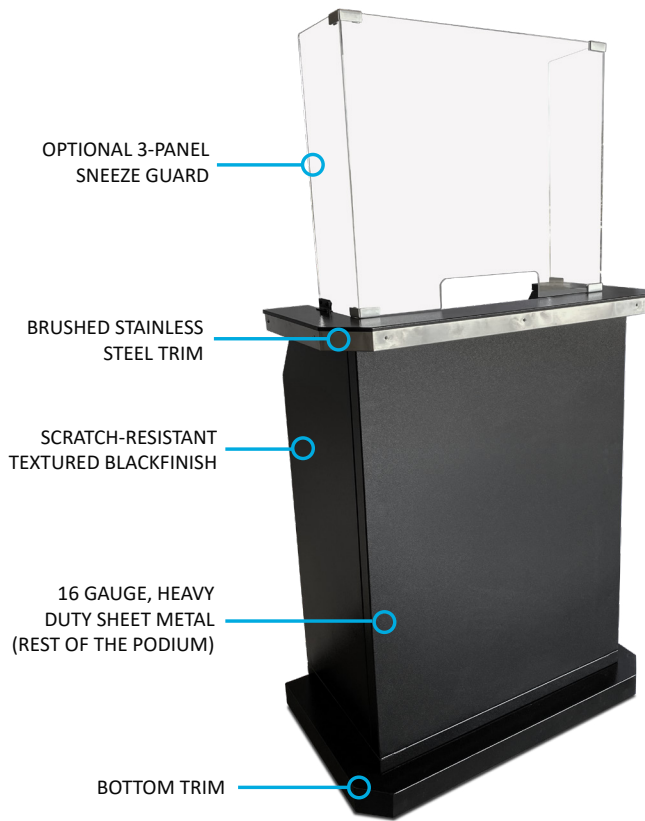

## Heavy Duty Deluxe Podium

Secure | Professional | Innovative

The Heavy Duty Deluxe Security Podium is designed for operators who need their podiums to do more. This tougher version of our Deluxe Podium is fortified for maximum protection against damage and theft. The heavy-duty frame has a more rugged tubular design and is heavier and wider. This podium also has advanced key security features. The strong hinges, locking security bar, and prybar defense plates deter and defend against break-ins.

### Basic Features

- 9 gauge, heavy-duty sheet metal construction (Door)
- 16 gauge, heavy-duty sheet metal construction (Rest of the podium)
- Countertop with brushed stainless steel trim
- Scratch-resistant textured black finish
- Zinc hardware
- Prybar defense plates
- Locking security bar
- Schlage door lock
- Anchor loop
- 2 Locking, 2 Non-Locking Heavy-Duty Casters
- Umbrella holder
- Electronic device compatible
- LED Compatible
- Replaceable parts
- Pre-assembled
- Manufacturer's Warranty
- Please note the Heavy Duty Deluxe Podium should never be left unattended.

### Artwork Upgrades

Large Magnet + FROM \$205.00

Vinyl Decal + FROM \$275.00

Vinyl Wrap + FROM \$450.00

### Accessories

Podium Cover + \$89.60

Umbrella + \$285.60

**Dimensions:** 38.5"W x 24.5"D x 50"H

**Weight:** 250 lbs.

**TOTAL COST  
 BEFORE DELIVERY**

**\$2,912** (basic options)