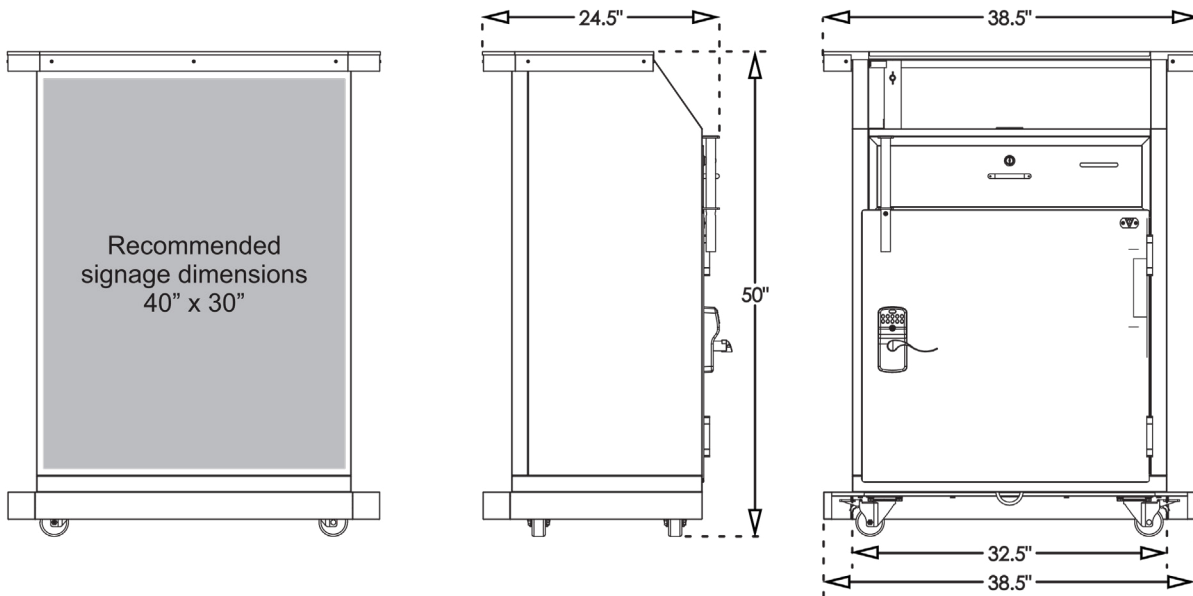

### Accessories

Podium Cover + \$89.60

Umbrella + \$285.60

**Dimensions:** 38.5"W x 24.5"D x 50"H

**Weight:** 250 lbs.

**TOTAL COST  
 BEFORE DELIVERY**

**\$2,912** (basic options)