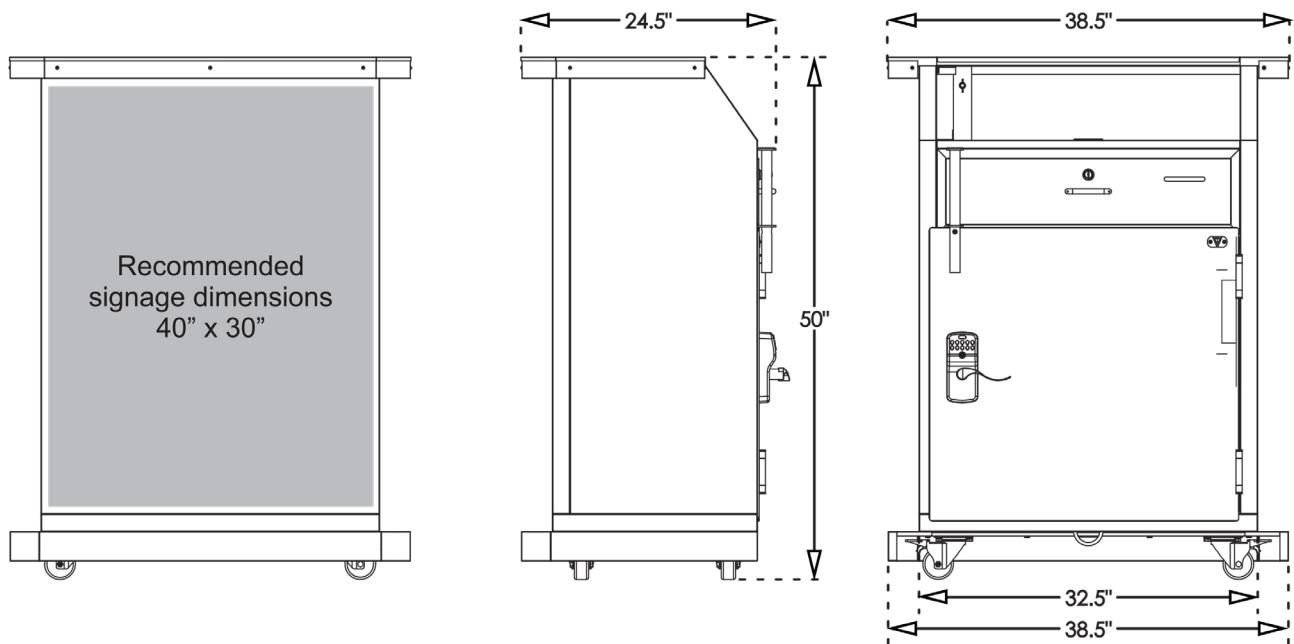

**TOTAL COST
BEFORE DELIVERY**

$2,408 (basic options)