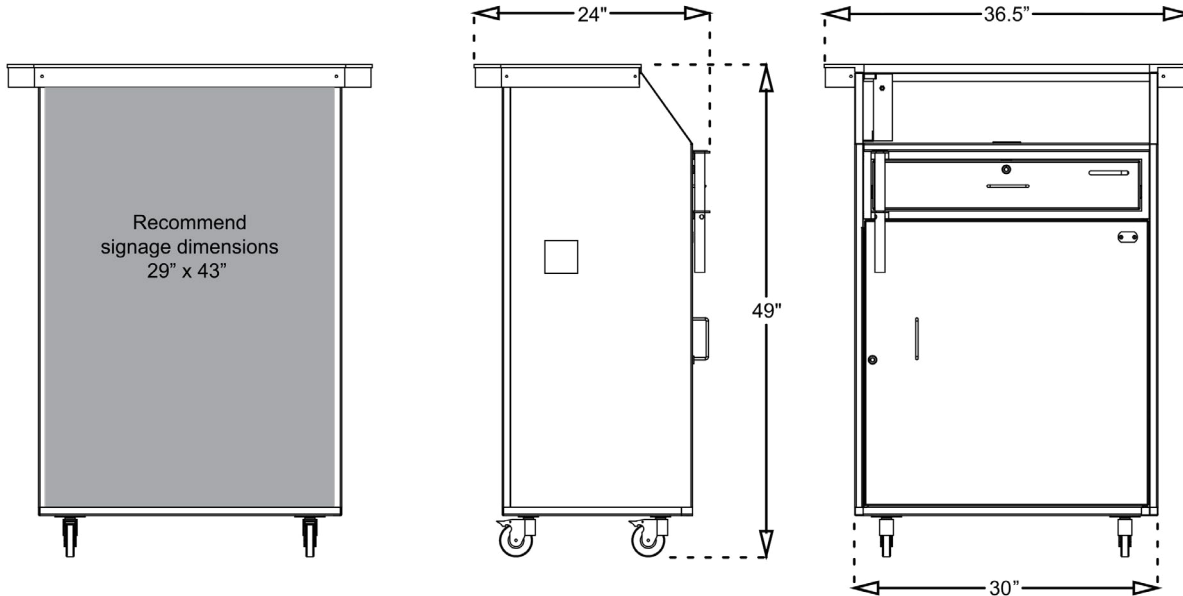

**TOTAL COST
BEFORE DELIVERY**

$1,275 (basic options)