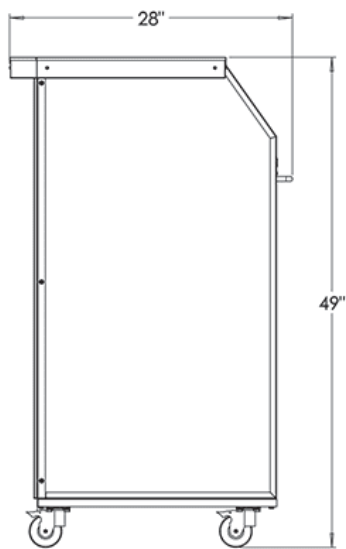

**TOTAL COST
BEFORE DELIVERY**

$2,715 (basic options)