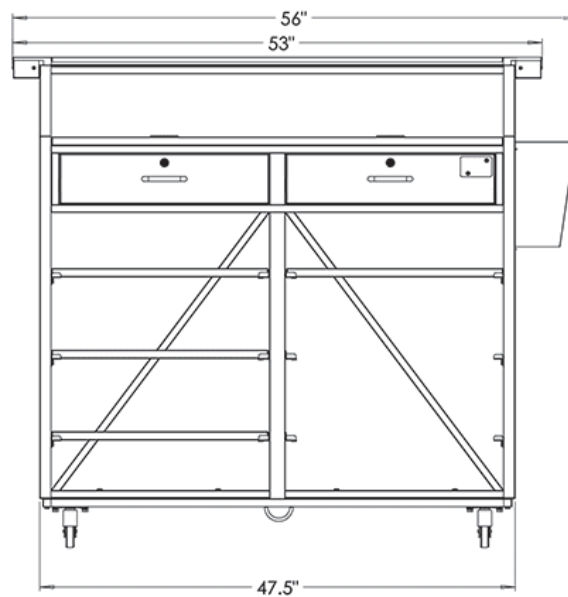

**TOTAL COST
BEFORE DELIVERY**

$2,715 (basic options)