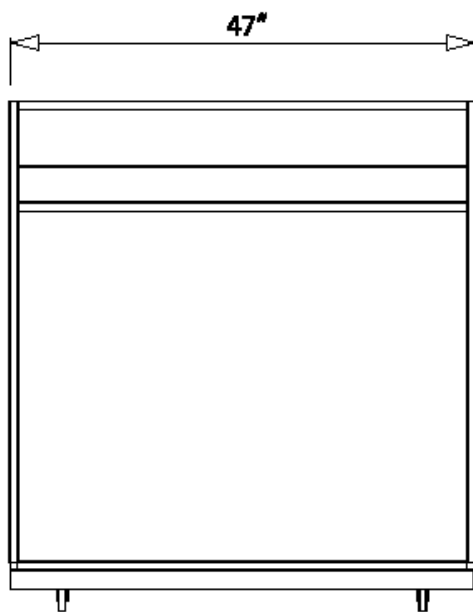

**TOTAL COST
BEFORE DELIVERY**

$2,150 (basic options)