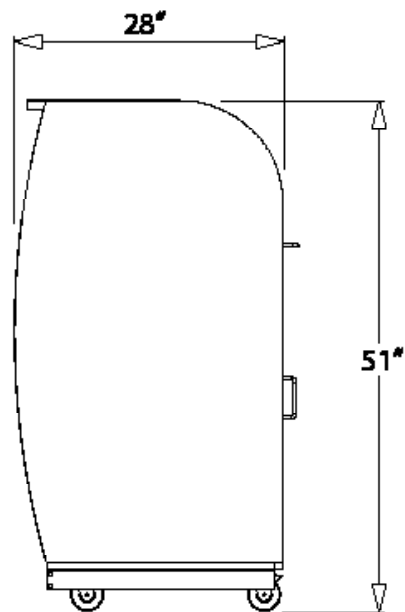

**TOTAL COST
BEFORE DELIVERY**

$2,150 (basic options)