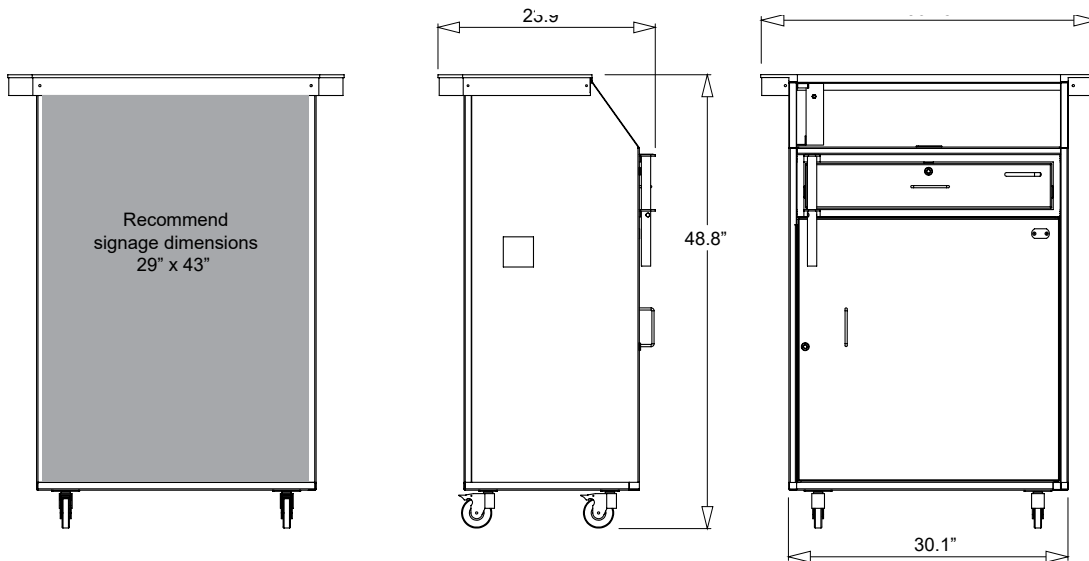

**TOTAL COST
BEFORE DELIVERY**

$1,050 (basic options)