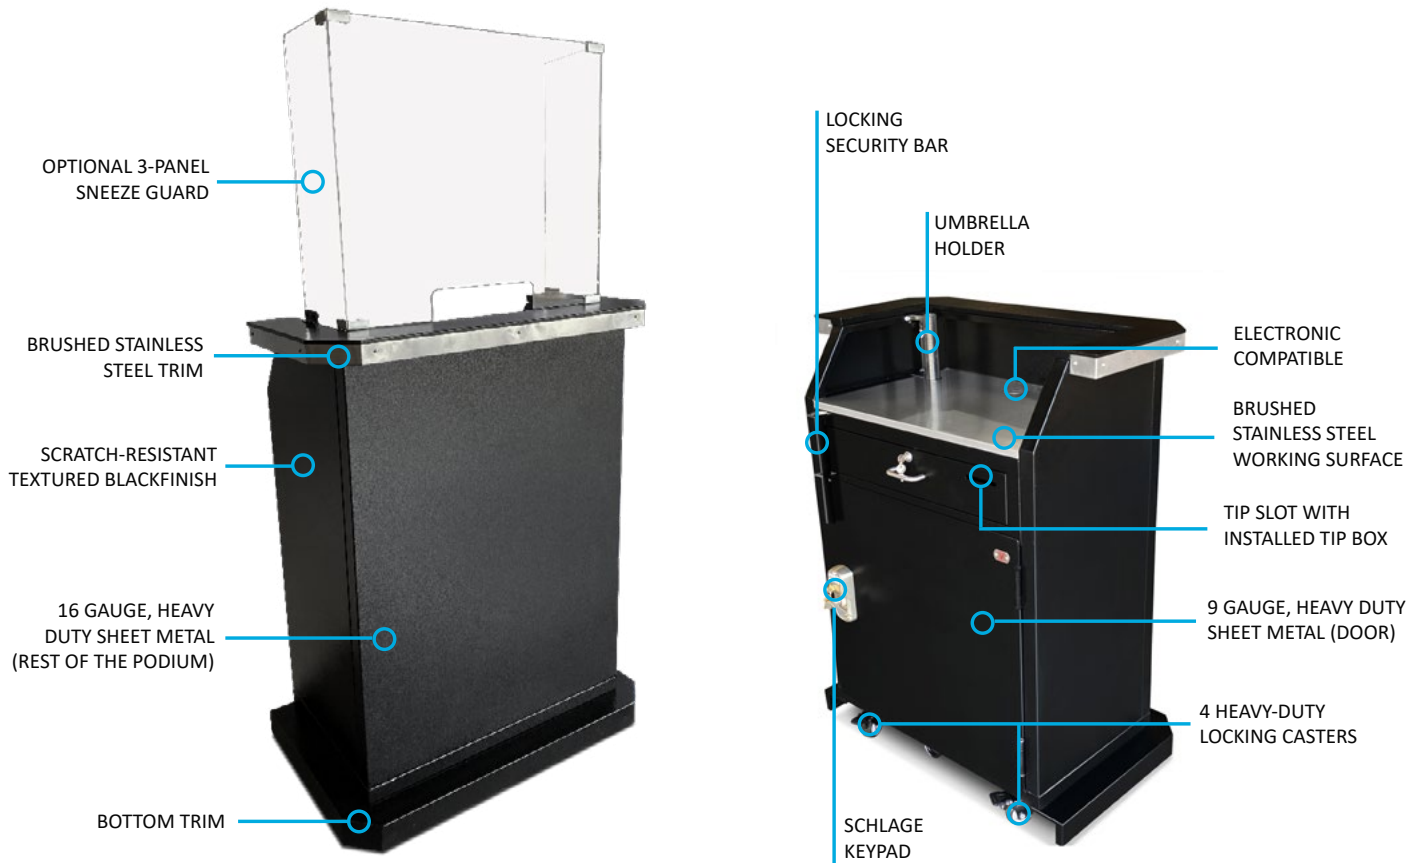

Heavy Duty Deluxe Podium

Secure. Professional. Innovative

The Heavy Duty Deluxe Security Podium is designed for operators who need their podiums to do more. This tougher version of our Deluxe Podium is fortified for maximum protection against damage and theft. The heavy-duty frame has a more rugged tubular design and is heavier and wider. This podium also has advanced key security features. The strong hinges, locking security bar, and prybar defense plates deter and defend against break-ins.

Basic Features

- 9 gauge, heavy-duty sheet metal construction (Door)
- 16 gauge, heavy-duty sheet metal construction (Rest of the podium)
- Countertop with brushed stainless steel trim
- Scratch-resistant textured black finish
- Zinc hardware
- Prybar defense plates
- Locking security bar
- Schlage or Ultraloq UL3 door lock
- Anchor loop
- 4 Heavy-duty Locking casters
- Umbrella holder
- Optional sneeze guard comes ready to use with pre-installed magnets
- Electronic device compatible
- LED Compatible
- Replaceable parts
- Pre-assembled
- Manufacturer's Warranty
- Please note the Heavy Duty Deluxe Podium should never be left unattended.

Upgrade Options

Exterior

LED Kit (No Battery) + \$109.00

LED Kit + \$349.00

Sneeze Guard

3 Panel + \$95.00

Miscellaneous

Long Shelf + \$45.00

Accessories

Podium Cover + \$65.00

Umbrella + \$195.00

Dimensions: 38.5"W x 24.5"D x 50"H

Weight: 250 lbs.

**TOTAL COST
BEFORE DELIVERY**

\$2,170 (basic options)