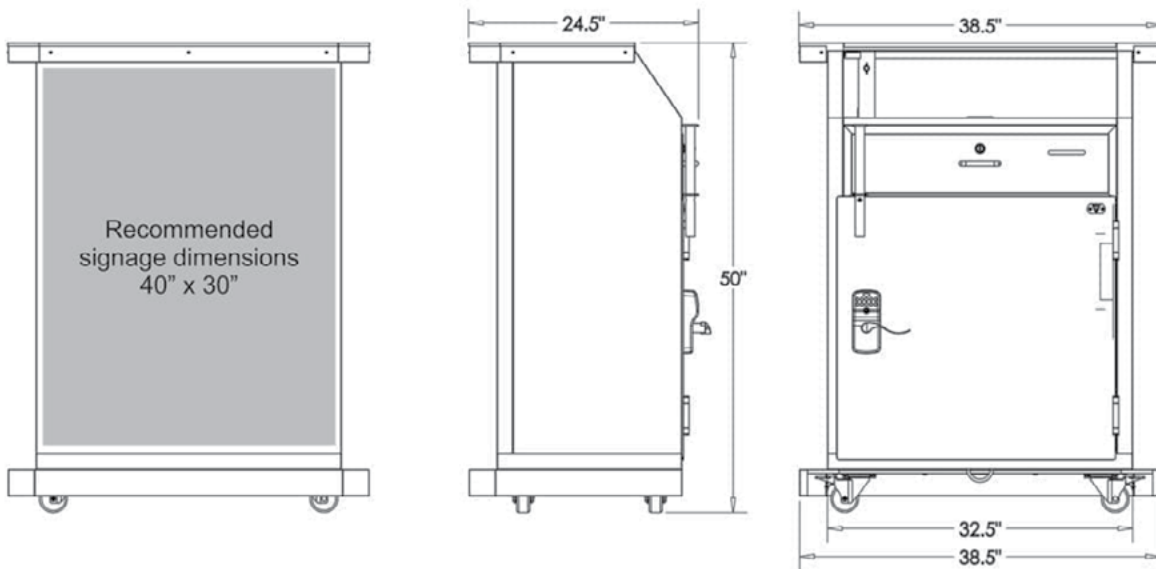

Basic Features

- 9 gauge, heavy-duty sheet metal construction (Door)
- 16 gauge, heavy-duty sheet metal construction (Rest of the podium)
- Countertop with brushed stainless steel trim
- Scratch-resistant textured black finish
- Zinc hardware
- Prybar defense plates
- Locking security bar
- Schlage or Ultraloq UL3 door lock
- Anchor loop
- 4 Heavy-duty Locking casters
- Umbrella holder
- Optional sneeze guard comes ready to use with pre-installed magnets
- Electronic device compatible
- LED Compatible
- Replaceable parts
- Pre-assembled
- Manufacturer's Warranty
- Please note the Heavy Duty Deluxe Podium should never be left unattended.

Accessories

Podium Cover + \$65.00

Umbrella + \$195.00

Dimensions: 38.5"W x 24.5"D x 50"H

Weight: 250 lbs.

**TOTAL COST
BEFORE DELIVERY**

\$2,170 (basic options)