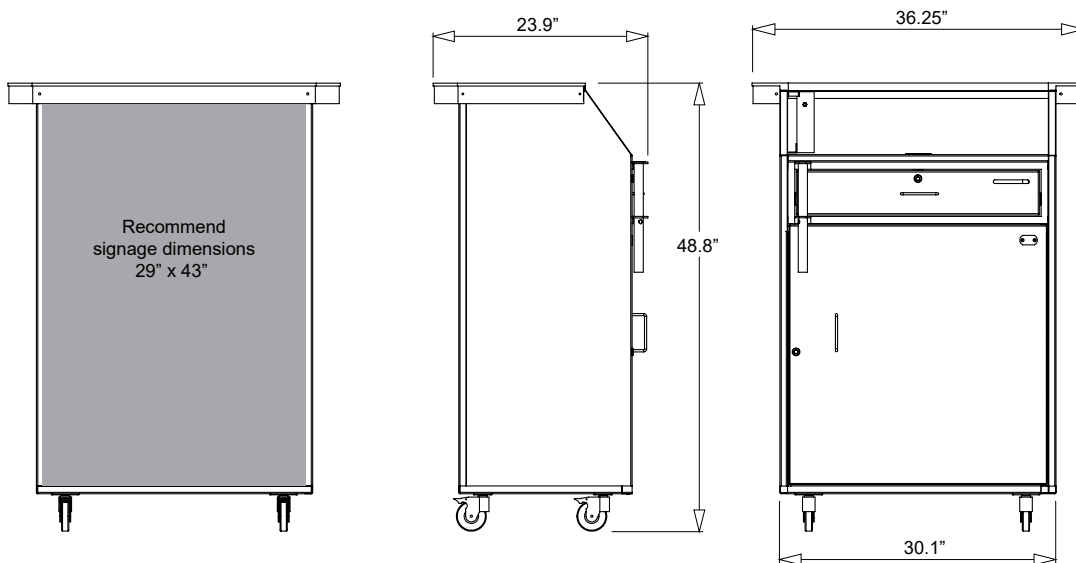

**TOTAL COST
BEFORE DELIVERY**

$1,770 (basic options)