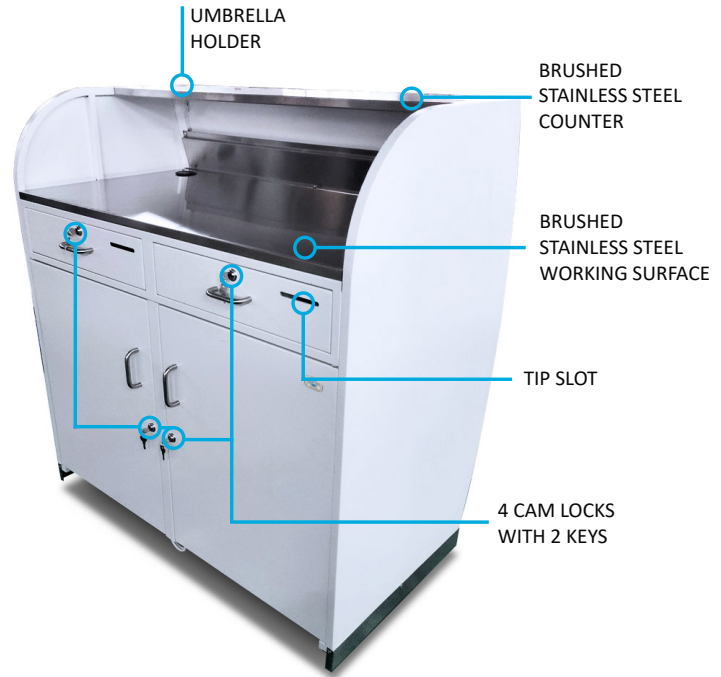

**TOTAL COST
BEFORE DELIVERY**

$2,079 (basic options)