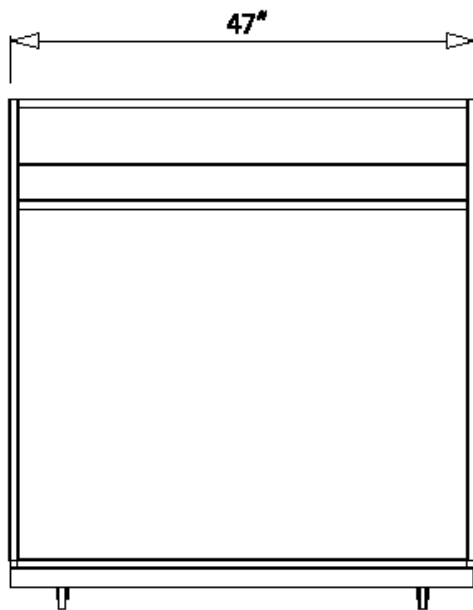

**TOTAL COST
BEFORE DELIVERY**

$2,079 (basic options)