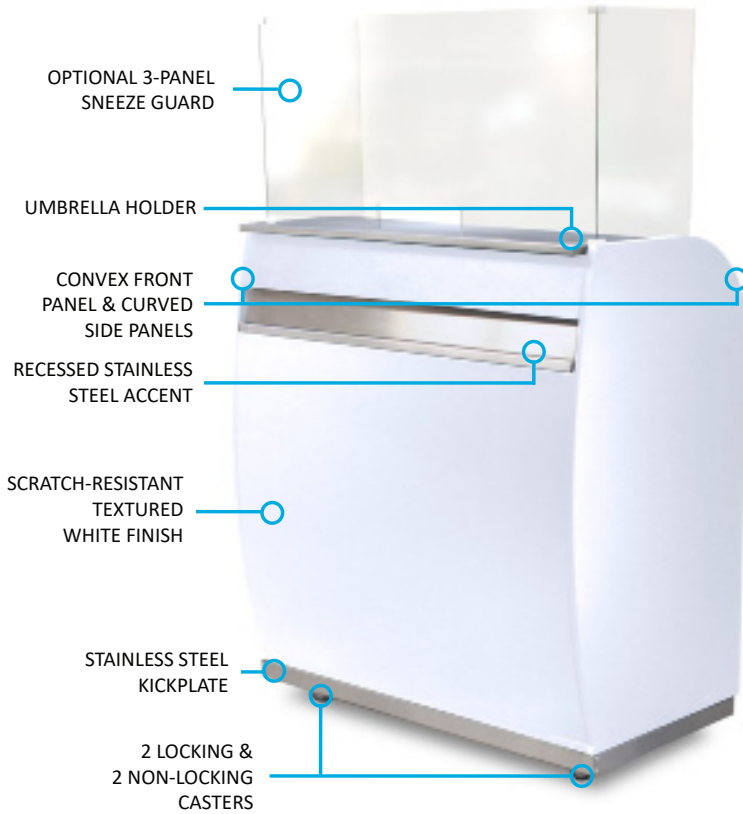

**TOTAL COST
BEFORE DELIVERY**

$2,079 (basic options)