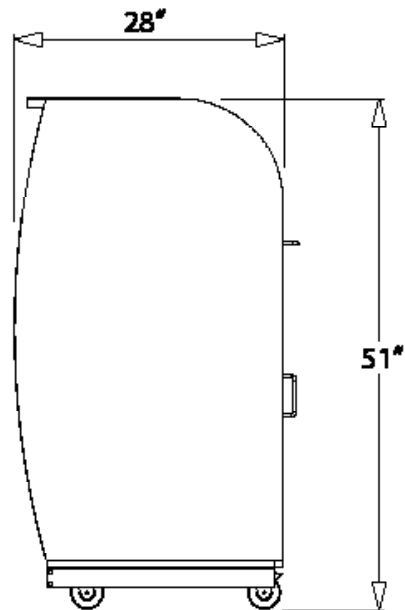

**TOTAL COST
BEFORE DELIVERY**

$2,079 (basic options)