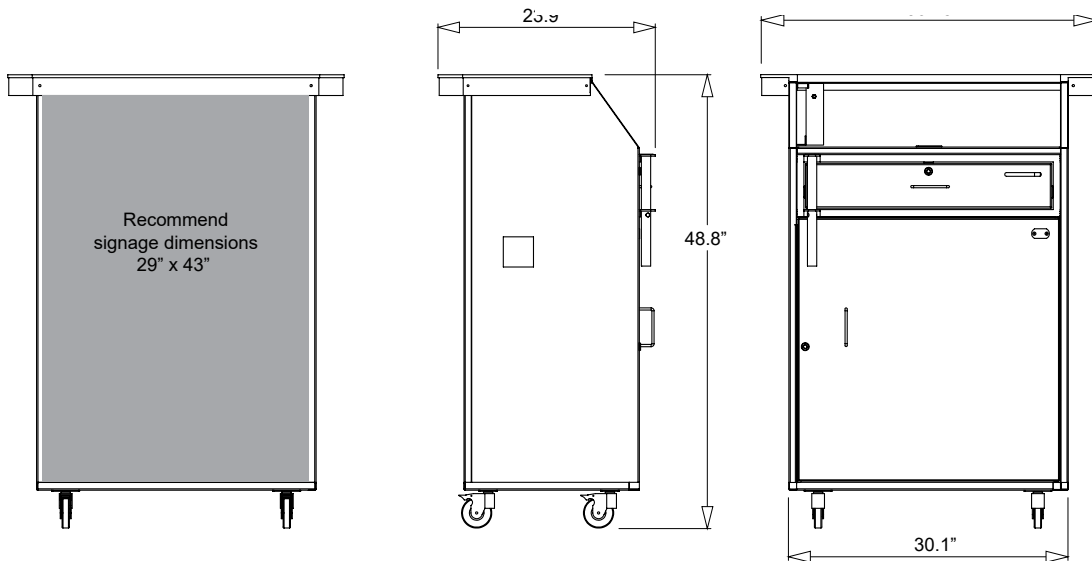

**TOTAL COST
BEFORE DELIVERY**

$965 (basic options)