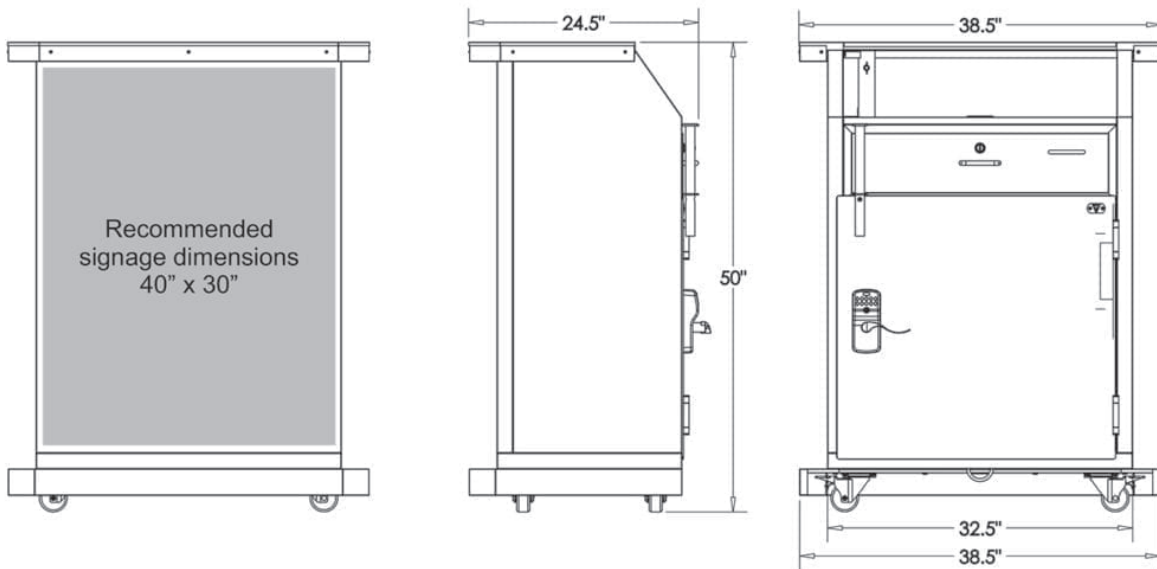

Basic Features

- 9 gauge, heavy-duty sheet metal construction (Door)
- 16 gauge, heavy-duty sheet metal construction (Rest of the podium)
- Countertop with brushed stainless steel trim
- Scratch-resistant textured black finish
- Zinc hardware
- Prybar defense plates
- Locking security bar
- Schlage or UltraLoq UL3 door lock
- Anchor loop
- 4 Heavy-duty Locking casters
- Umbrella holder
- Optional sneeze guard comes ready to use with pre-installed magnets
- Electronic device compatible
- LED Compatible
- Replaceable parts
- Pre-assembled
- Manufacturer's Warranty
- Please note the Heavy Duty Deluxe Podium should never be left unattended.

Accessories

Podium Cover + \$59.00

Umbrella + \$195.00

Dimensions: 38.5"W x 24.5"D x 50"H

Weight: 250 lbs.

**TOTAL COST
BEFORE DELIVERY**

\$2,079 (basic options)