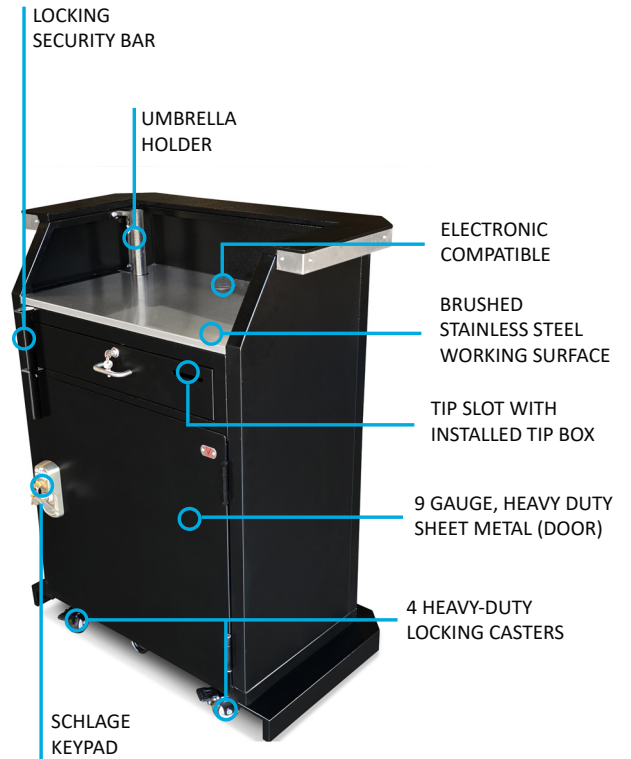

NEW

Heavy Duty Deluxe Podium

Secure. Professional. Innovative

The Heavy Duty Deluxe Security Podium is designed for operators who need their podiums to do more. This tougher version of our Deluxe Podium is fortified for maximum protection against damage and theft. The heavy-duty frame has a more rugged tubular design and is heavier and wider. This podium also has advanced key security features. The strong hinges, locking security bar, and prybar defense plates deter and defend against break-ins.

Basic Features

- 9 gauge, heavy-duty sheet metal construction (Door)
- 16 gauge, heavy-duty sheet metal construction (Rest of the podium)
- Countertop with brushed stainless steel trim
- Scratch-resistant textured black finish
- Zinc hardware
- Prybar defense plates
- Locking security bar
- Schlage or UltraLoq UL3 door lock
- Anchor loop
- 4 Heavy-duty Locking casters
- Umbrella holder
- Optional sneeze guard comes ready to use with pre-installed magnets
- Electronic device compatible
- LED Compatible
- Replaceable parts
- Pre-assembled
- Manufacturer's Warranty
- Please note the Heavy Duty Deluxe Podium should never be left unattended.

Upgrade Options

Exterior

LED Kit (No Battery) + \$109.00

LED Kit + \$349.00

Sneeze Guard

3 Panel + \$95

Miscellaneous

Long Shelf + \$40.00

Accessories

Podium Cover + \$59.00

Umbrella + \$195.00

Dimensions: 38.5"W x 24.5"D x 50"H

Weight: 250 lbs.

**TOTAL COST
BEFORE DELIVERY**

\$2,079 (basic options)