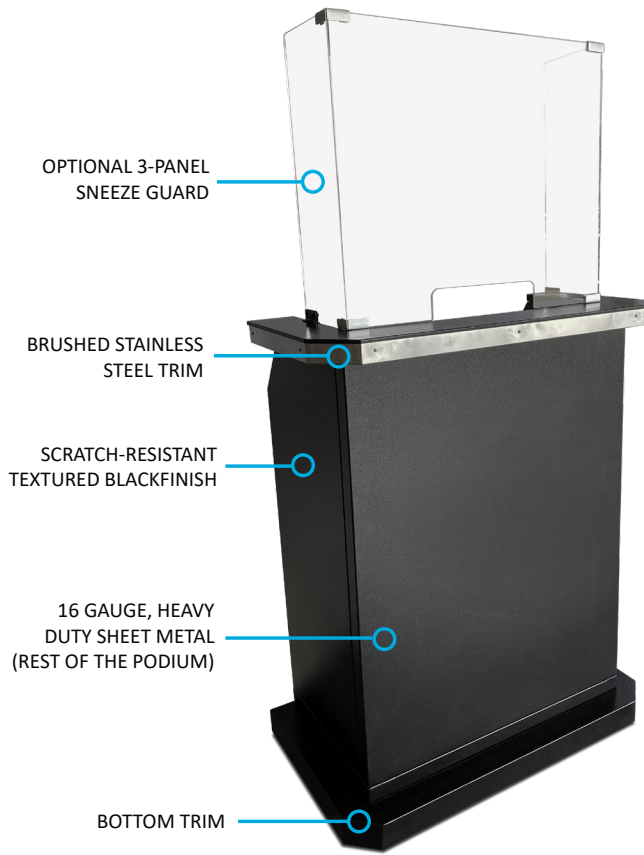

NEW

Heavy Duty Deluxe Podium

Secure. Professional. Innovative

The Heavy Duty Deluxe Security Podium is designed for operators who need their podiums to do more. This tougher version of our Deluxe Podium is fortified for maximum protection against damage and theft. The heavy-duty frame has a more rugged tubular design and is heavier and wider. This podium also has advanced key security features. The strong hinges, locking security bar, and prybar defense plates deter and defend against break-ins.

Basic Features

- 9 gauge, heavy-duty sheet metal construction (Door)
- 16 gauge, heavy-duty sheet metal construction (Rest of the podium)
- Countertop with brushed stainless steel trim
- Scratch-resistant textured black finish
- Zinc hardware
- Prybar defense plates
- Locking security bar
- Schlage or UltraLoq UL3 door lock
- Anchor loop
- 4 Heavy-duty Locking casters
- Umbrella holder
- Optional sneeze guard comes ready to use with pre-installed magnets
- Electronic device compatible
- LED Compatible
- Replaceable parts
- Pre-assembled
- Manufacturer's Warranty
- Please note the Heavy Duty Deluxe Podium should never be left unattended.

Upgrade Options

Exterior

LED Kit (No Battery) + \$109.00

LED Kit + \$349.00

Sneeze Guard

3 Panel + \$95

Miscellaneous

Long Shelf + \$40.00

Accessories

Podium Cover + \$59.00

Umbrella + \$195.00

Dimensions: 38.5"W x 24.5"D x 50"H

Weight: 250 lbs.

**TOTAL COST
BEFORE DELIVERY**

\$2,079 (basic options)