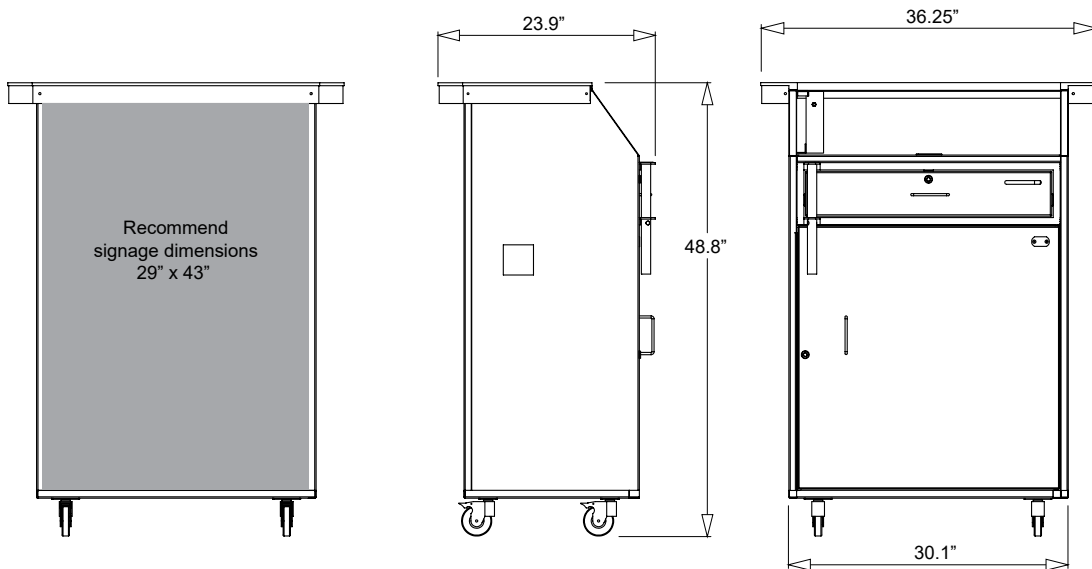

TOTAL COST BEFORE DELIVERY **$1,079** (basic options)