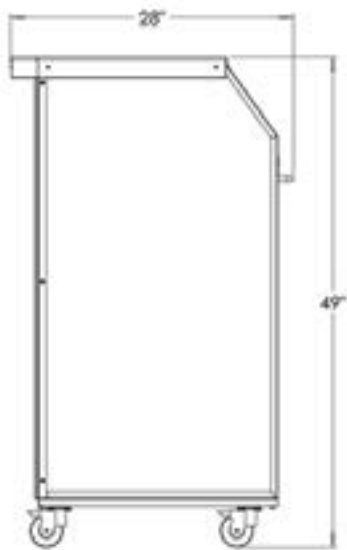

**TOTAL COST
BEFORE DELIVERY**

$2,699 (basic options)