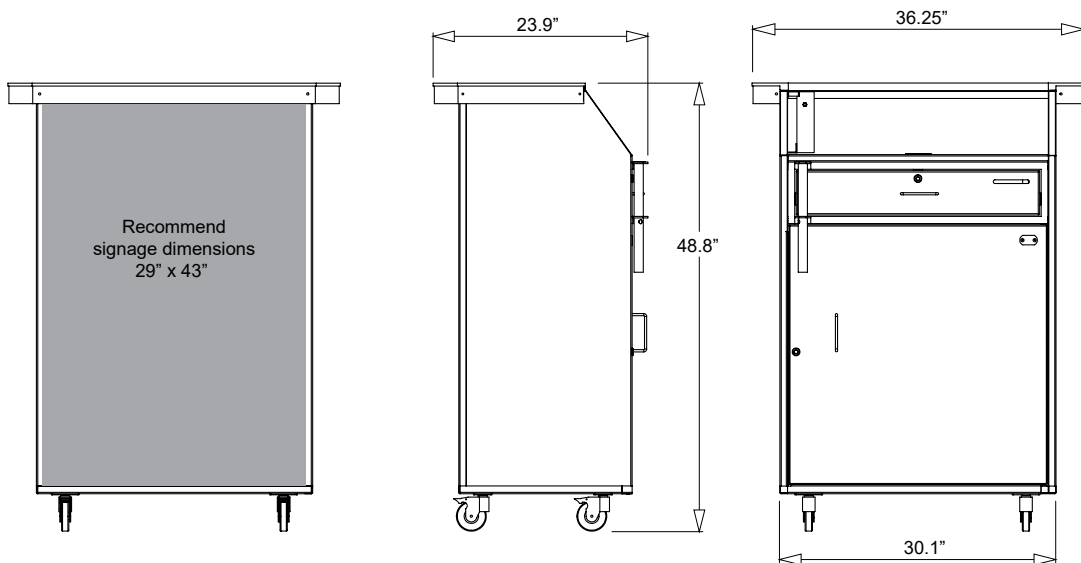

**TOTAL COST
BEFORE DELIVERY**

$1,429 (basic options)