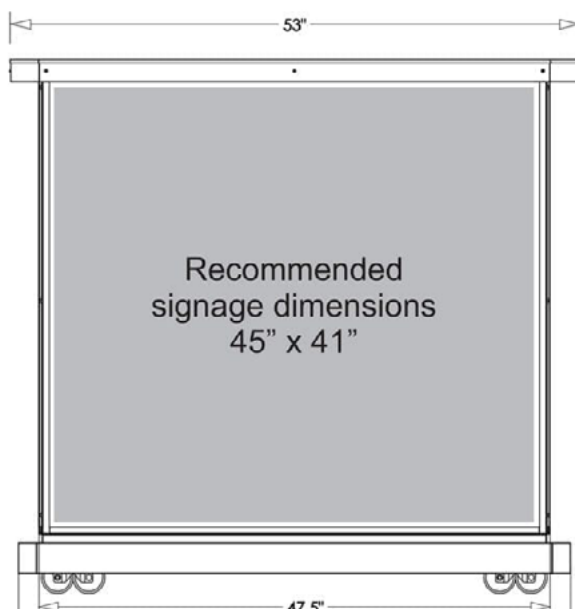

TOTAL COST BEFORE DELIVERY **$2,099** (basic options)