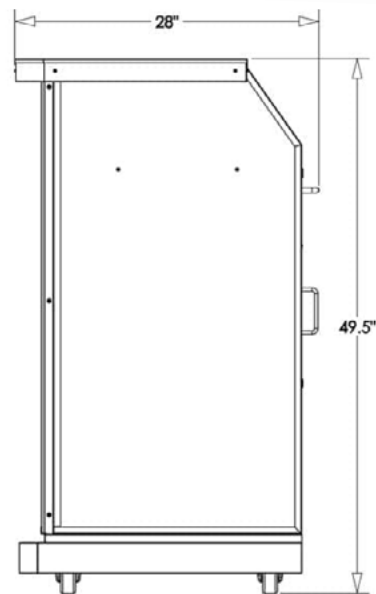

TOTAL COST BEFORE DELIVERY **$2,099** (basic options)