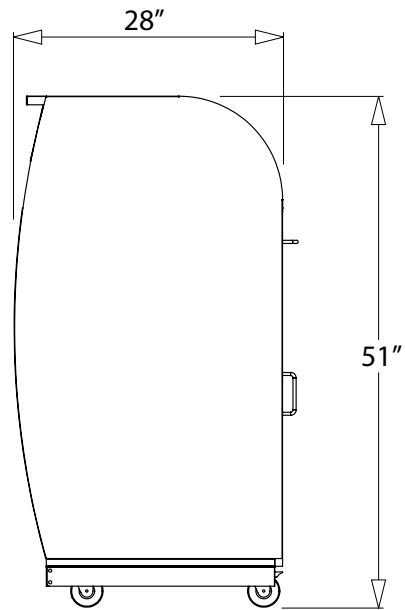

**TOTAL COST
BEFORE DELIVERY**

$1,999 (basic options)