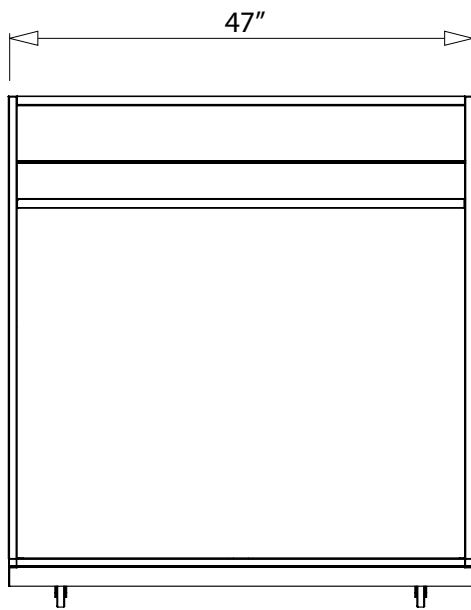

**TOTAL COST
BEFORE DELIVERY**

$1,999 (basic options)