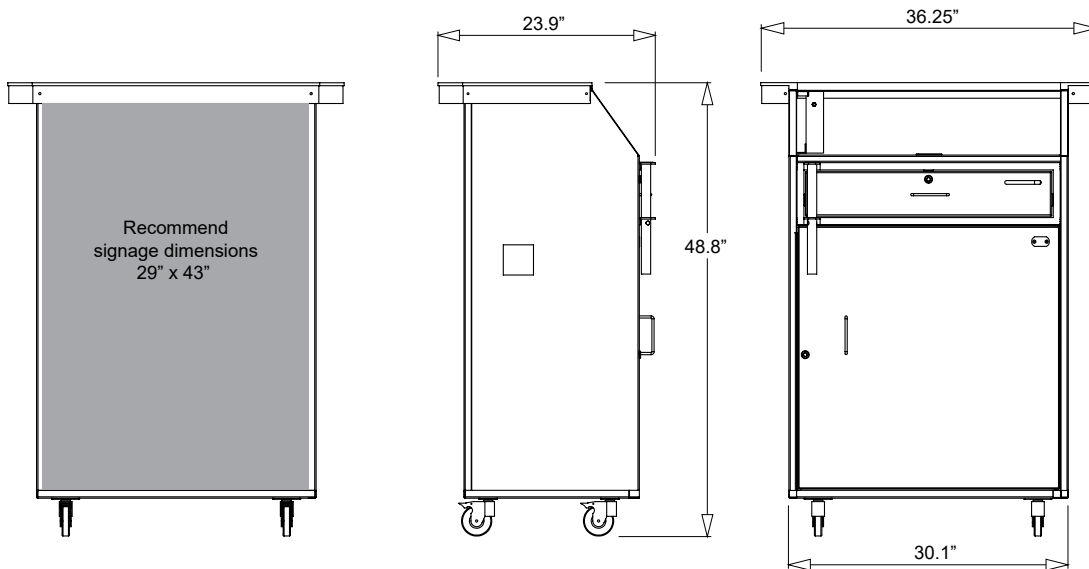

**TOTAL COST
BEFORE DELIVERY**

$999 (basic options)