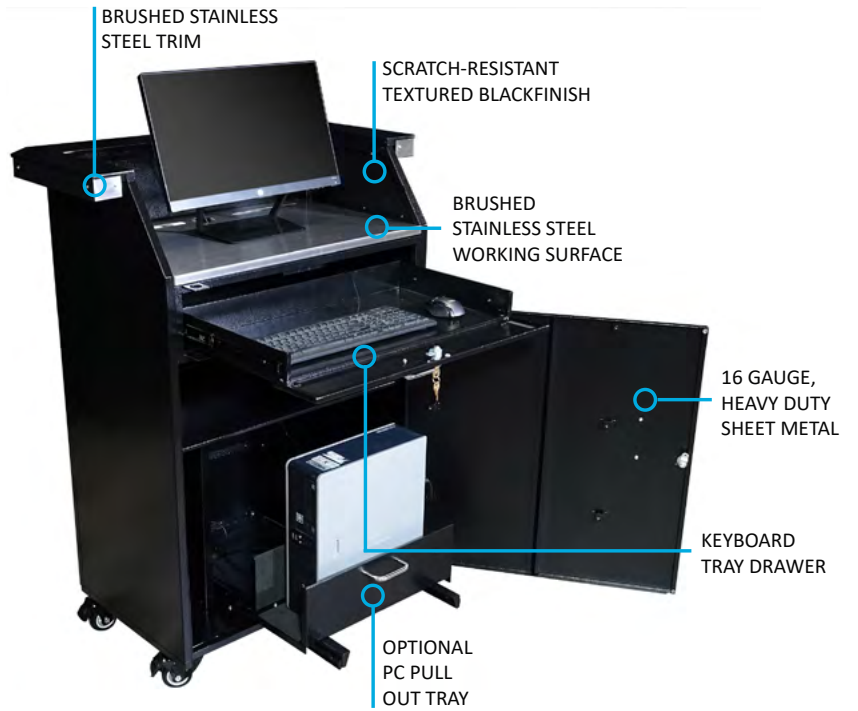

**TOTAL COST
BEFORE DELIVERY**

$999 (basic options)