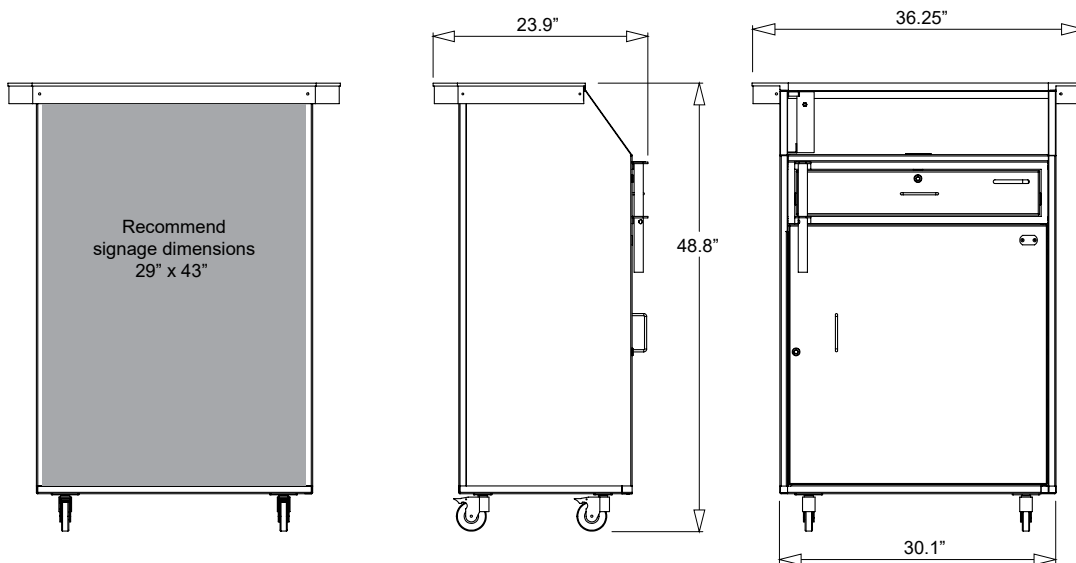

**TOTAL COST
BEFORE DELIVERY**

$1,329 (basic options)